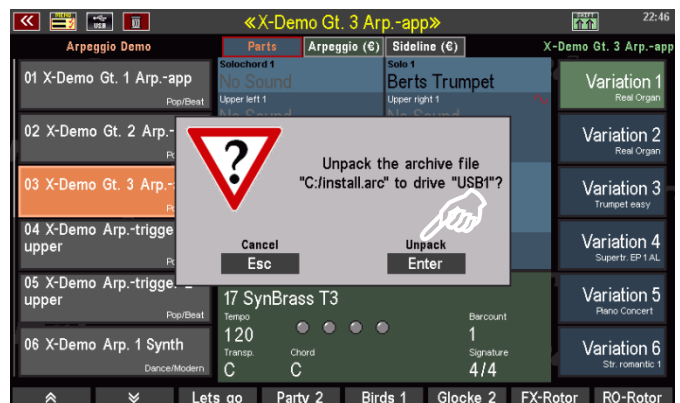

Requirements

Claus has fully exploited the possibilities of SEMPRA in his registrations. And so also sounds from the Movie Sound Edition and styles from the additional packages Star Collection, ASP, Style Box and Hit Session are used. In addition, the DSP extension for AMADEUS and the "Sound Controller" app. So these extensions should be available to play all presets with all possibilities.

In the appendix to these operating notes Claus Riepe has summarized some playing tips for the registrations.

Installation

You will receive the data of the SONG List SONG Box 1 Claus Riepe as an installation file on the factory data stick belonging to your SEMPRA, or, in the case of subsequent purchase of the software, if necessary as an archive file by e-mail. In this case, save the archive file sent to you on your PC on the factory data stick as described in the main SEMPRA manual.

Then insert the stick into the SEMPRA. The display reports that the archive file has been found and asks whether it should be unpacked. Confirm the query with **[Enter]**.

The installation data is now available on the stick and can be installed as described below. But first a tip: Delete the archive file again from your factory data stick after installing the data. Otherwise, the display will always ask whether the file should be unpacked when you insert the stick into the organ, since archive files are automatically recognized. The unpacking has now already taken place and the archive file can thus be deleted from the stick, it is no longer needed.

But now to the actual installation: