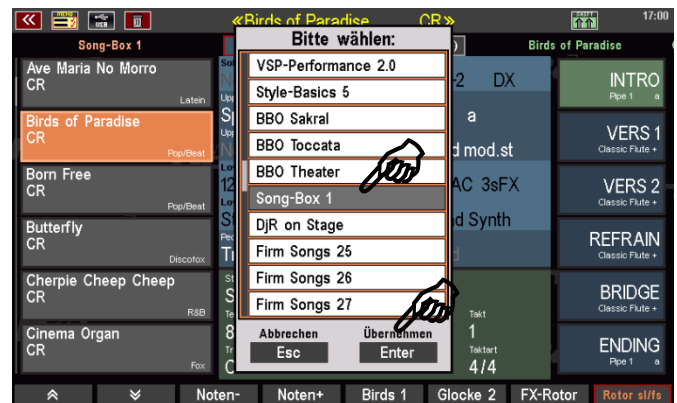

But now to the actual installation:

Attention: Like all factory data and other additional software packages, the SONG List SONG Box 1 Claus Riepe is installed on an account-specific basis. If you want to use the SONG list in multiple user accounts, you must perform the installation separately for each of these accounts once.

We assume that the installation data is now on your factory data stick and the stick is inserted in the SEMPRA:

- Enter the USB menu and tap the **Installation** data type on the left. The list with the installation files is displayed.
- Place the cursor on the **59307 SONG Box 1** folder and tap **Load/Install folder** on the right.
- The display asks whether the data should really be installed. Confirm with **[Enter]**.
- The SONG bank will now be installed. Afterwards you can remove the stick again.

This completes the installation of the SONG List **SONG Box 1 Claus Riepe**. The new data can now be used for playing.

Calling up the SONG Liste SONG BOX 1 Claus Riepe

The SONG list occupies the Firm SONG bank 23. It is labeled "**SONG Box 1**" in the bank listing in the display. You can call up and select this SONG bank if you activate the SONG filter button **[Bank]** to the left of the display and (after tapping the button again) select the bank "**Song Box 1**" from the list with the **data wheel** and confirm with **[Enter]**:

After selecting the bank you can select the SONGS of the list in the display:

And now we and of course Claus Riepe wish you a lot of joy with the presets of the SONG list and when making music with it on your SEMPRA!