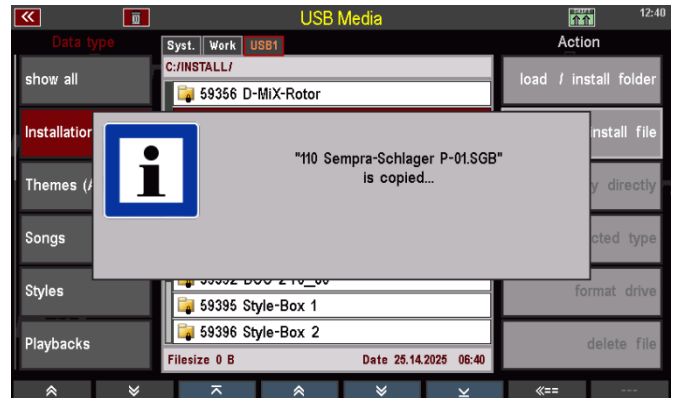

But now to the actual installation:

Attention: Like all factory data and other additional software packages, SONG List Schlager & Internationale Hits is installed on an **account-specific** basis. If you want to use the SONG List in multiple user accounts, you must perform the installation separately once for each of these accounts.

We assume that the installation data is now on your factory data stick and the stick is inserted in the SEMBRA:

- Enter the **USB menu** and tap the **Installation** data type on the left. The list with the installation files is displayed.
- Place the cursor on the **59363 Sempra Schlager** folder and tap **Load/Install Folder** on the right.

- The display asks whether the data should really be installed. Confirm with **[Enter]**.
- The new SONG bank will now be installed. You can then remove the stick again.

This completes the installation of the SONG List **German Schlager & International Hits**. The new data can now be used for playing.