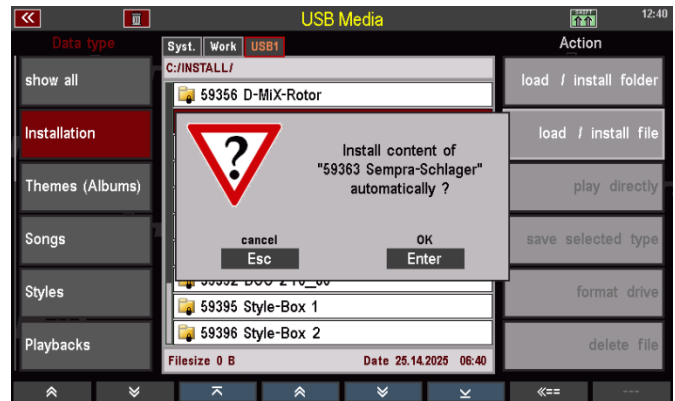

But now to the actual installation:

Attention: Like all factory data and other additional software packages, SONG List Schlager & Internationale Hits is installed on an **account-specific** basis. If you want to use the SONG List in multiple user accounts, you must perform the installation separately once for each of these accounts.

We assume that the installation data is now on your factory data stick and the stick is inserted in the SEMBRA:

- Enter the **USB menu** and tap the **Installation** data type on the left. The list with the installation files is displayed.
- Place the cursor on the **59363 Sempra Schlager** folder and tap **Load/Install Folder** on the right.

- The display asks whether the data should really be installed. Confirm with **[Enter]**.
- The new SONG bank will now be installed. You can then remove the stick again.

This completes the installation of the SONG List **German Schlager & International Hits**. The new data can now be used for playing.