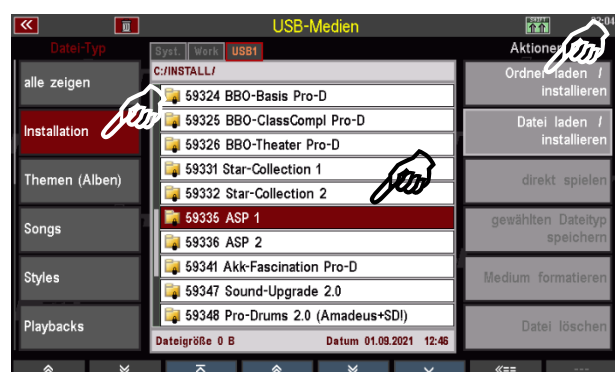

General

With this extensive style package you are always in "best accompaniment" when playing on your SEMPRA! With a lot of experience and attention to detail, our musicians have put together an exclusive and soundful style and preset package for the SEMPRA instruments. The AMADEUS Style Performance 1 offers you:

- 32 fantastic ASP Styles with 4 dynamically increasing variations each, versatile!
- 32 SONGS (ASP Style Basics) matched to the styles, each with 4 sample presets per style (One Touch Presets)

Installation

The ASP 1 data is installed in the instrument from the USB stick with the factory data that belongs to your SEMPRA:

- Insert the USB stick into one of the USB sockets of your SEMPRA.
- Press the USB button to open the USB menu in the display.
- Tap the **Installation** data type on the left (the field is displayed in red).
- Place the cursor on the folder "**59335 ASP 1**" using the **data wheel** or the up/down **cursor buttons** (do not open the folder!).
- Tap the "**Load/Install folder**" field on the right.
- The display asks whether you really want to install the data. Confirm with **[Enter]**.
- The data (styles and SONGS) will now be loaded. Afterwards you can leave the USB menu again (press button **[ESC]** or button **[USB]** again).
- The **ASP 1** data is now loaded and ready to use.

Caution: Please note that factory data, including ASP 1, is always installed on an account-specific basis. If you use additional user accounts on your SEMPRA and the ASP 1 data is also to be used in these accounts, you may have to perform the installation again for these additional accounts!