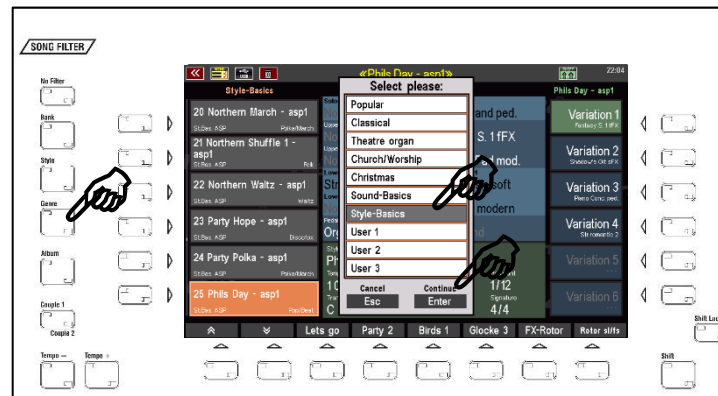

Alternatively, you can call up the **STYLE BASICS** genre for the SONG list. All **ASP 1** SONGS are assigned to this genre.

To do this, press the SONG filter button [Genre] (press 2x if necessary, if not already selected) and select the genre "Style Basics" from the list.