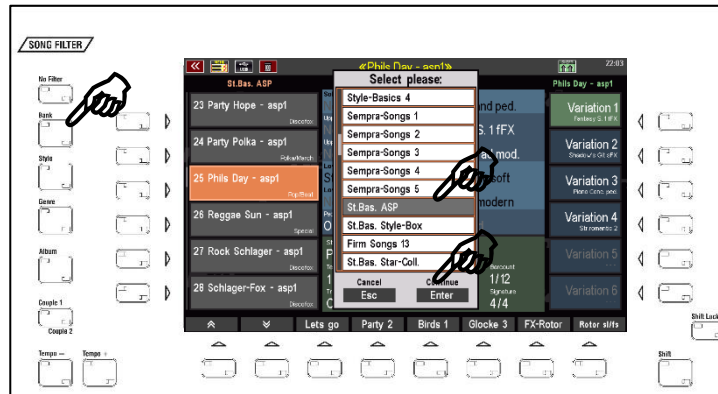

How to find the ASP 1 data?

The ASP 2 SONGS with the example presets can be found in the Firm SONGS bank 11 "St.Bas. ASP" (internal bank no. 111). Call up this bank e.g. via the SONG filter button [Bank] (press 2x, if not already selected) and then scroll to the corresponding bank position. Confirm with [Enter]. The SONG list on the left side of the display now shows the SONGs of **ASP 1**.